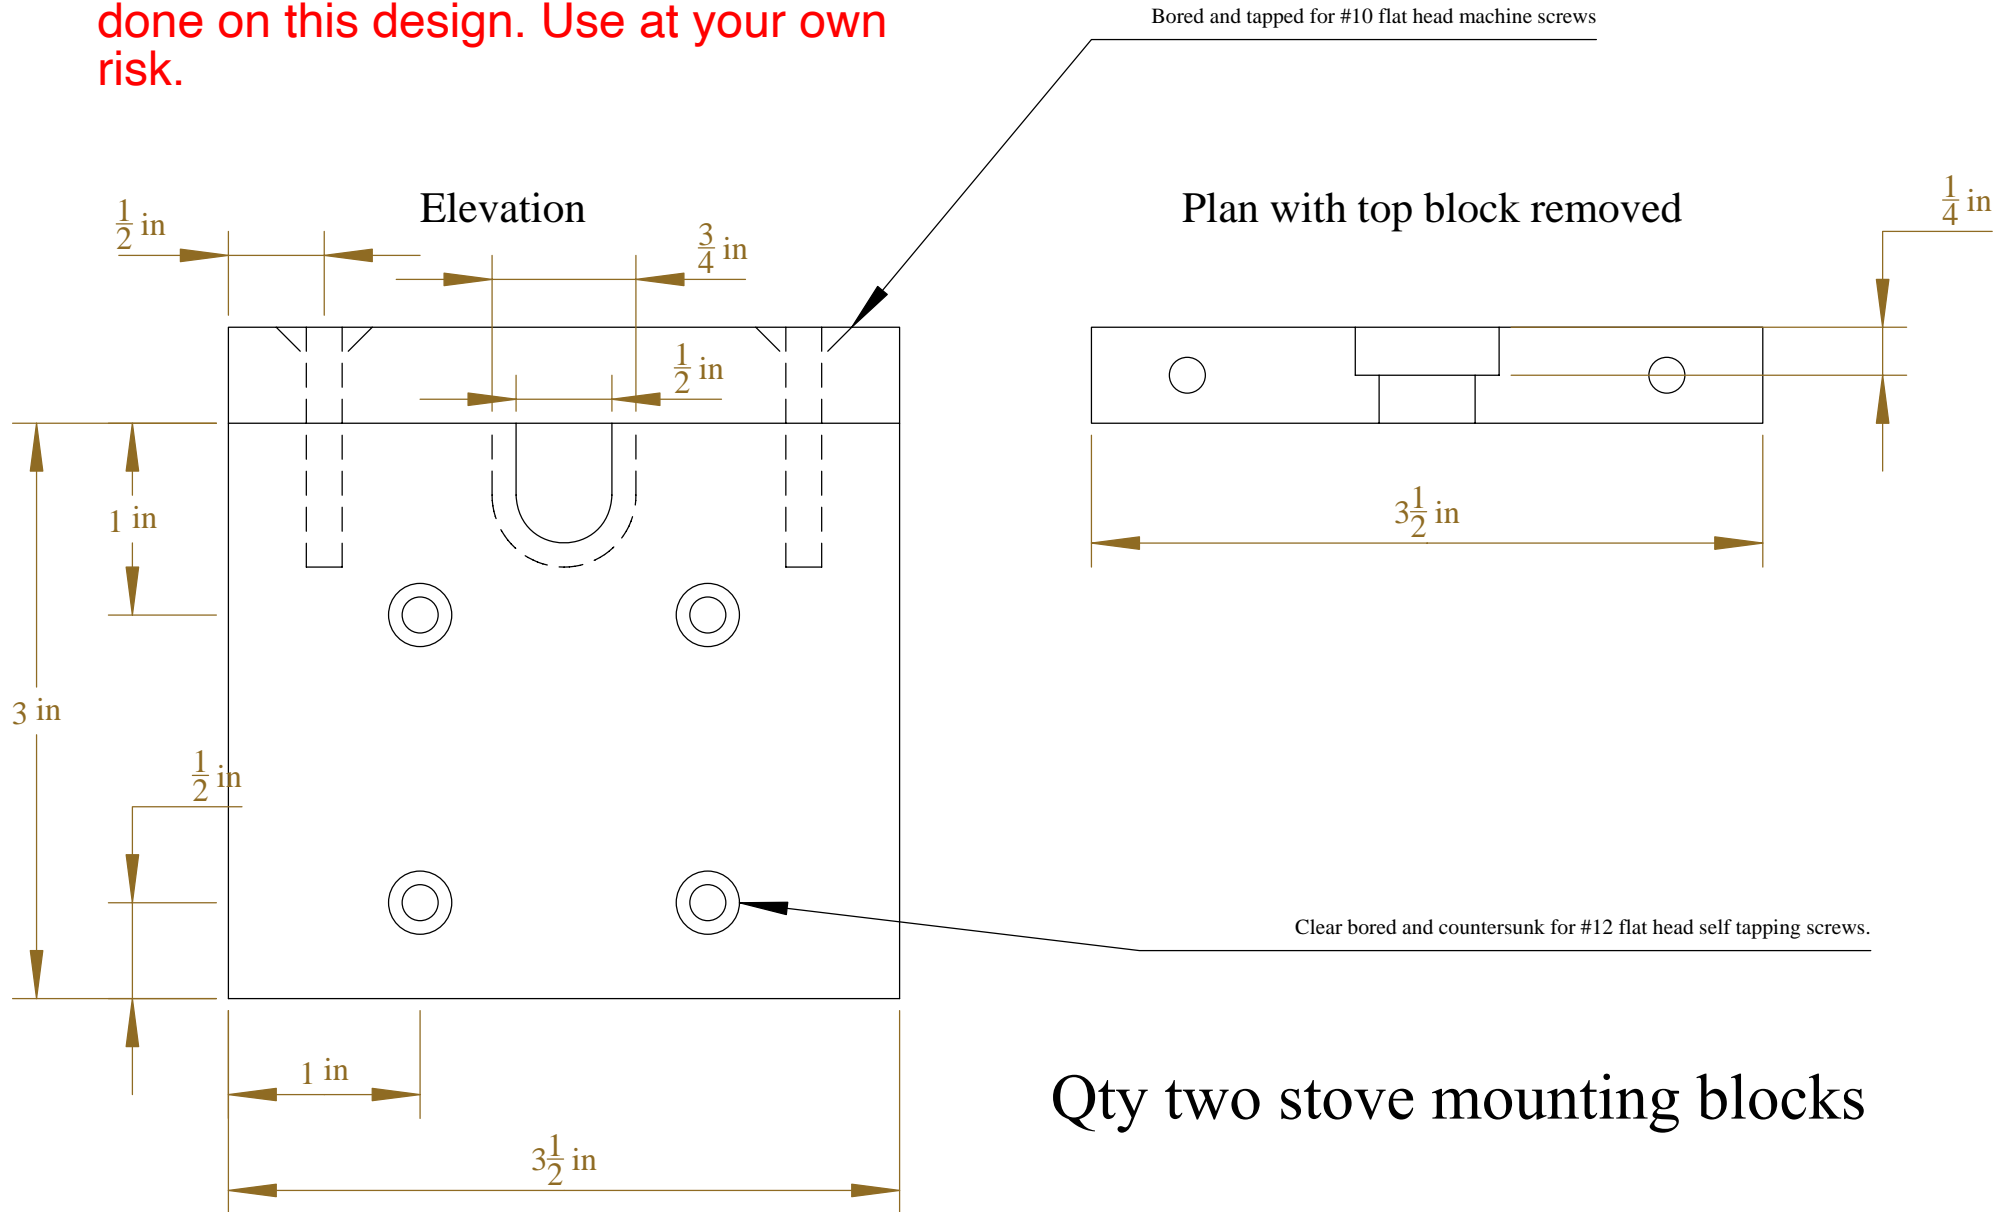

# Improved Bracket For Force 10 Stove

No testing or engineering study has been done on this design. Use at your own risk.

Qty two stove mounting blocks

@2003 Attainable Adventure Cruising  
Free to use with attribution